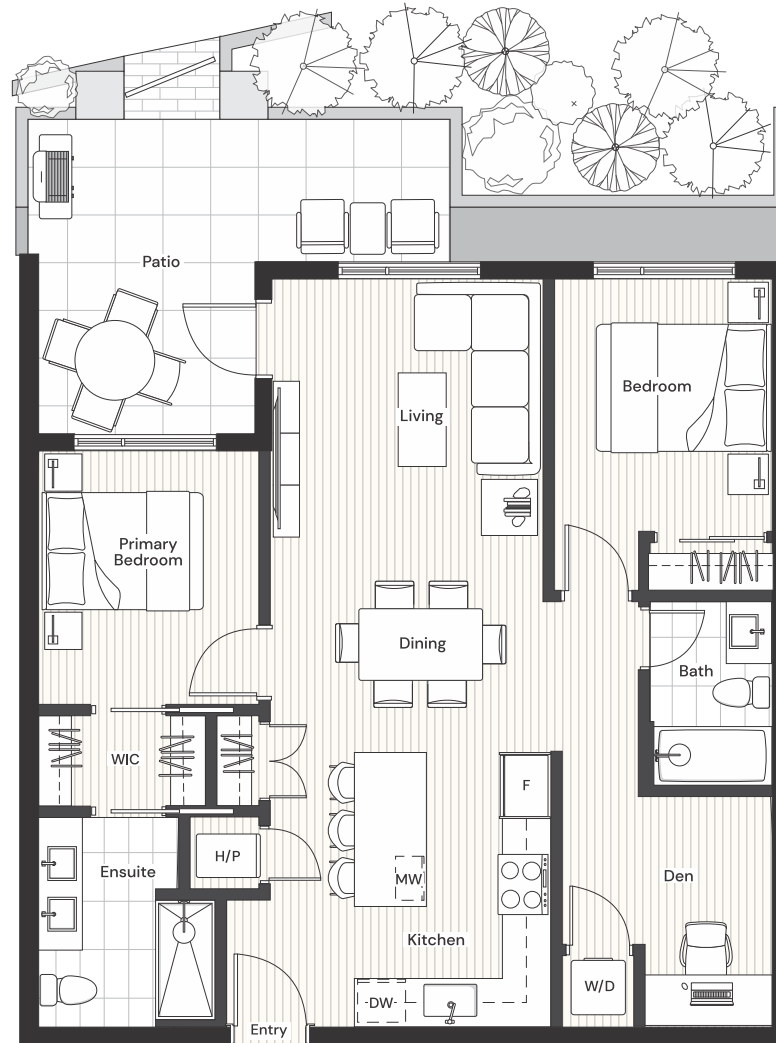

CAMDENSQUARE

D1

2 Bedroom + Den

Int. 934 SF
 Ext. 65-193 SF
 Total: 999-1,127 SF

Units:
 101, 107, 116, 122, 202,
 208, 217, 223, 302, 308,
 317, 323, 402, 408, 417,
 423, 502, 508, 512, 518

All dimensions and plans are approximate. Artist renditions, including any furniture, features, finishings and fixtures depicted therein or in any other marketing materials, are for illustration purposes only and subject to change. The Developer reserves the right to make modifications and changes without notice to all aspects of the design, specifications, materials and dimensions, as required within the scope of the project. E.&O.E.