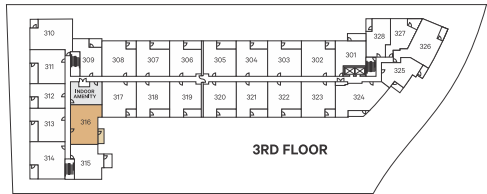

CAMDENSQUARE

D2

2 Bedroom + Flex

Int. 930 SF Ext. 254 SF Total: 1,184 SF	Units:
	115, 216, 316, 416

All dimensions and plans are approximate. Artist renditions, including any furniture, features, finishings and fixtures depicted therein or in any other marketing materials, are for illustration purposes only and subject to change. The Developer reserves the right to make modifications and changes without notice to all aspects of the design, specifications, materials and dimensions, as required within the scope of the project. E.&O.E.