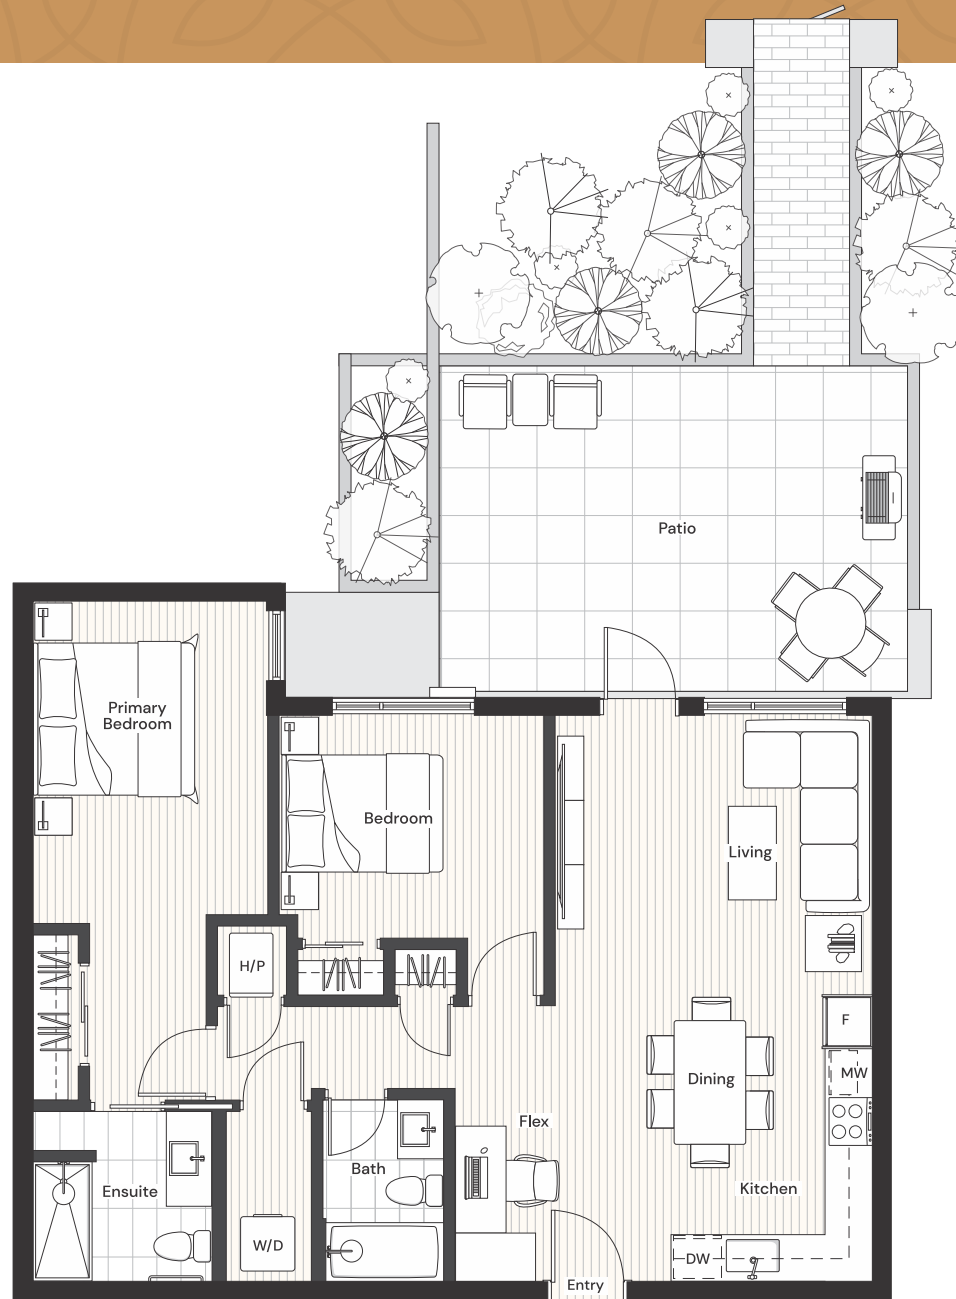

CAMDENSQUARE

D2

2 Bedroom + Flex

Int. 930 SF Ext. 254 SF Total: 1,184 SF	Units:
	115, 216, 316, 416

All dimensions and plans are approximate. Artist renditions, including any furniture, features, finishings and fixtures depicted therein or in any other marketing materials, are for illustration purposes only and subject to change. The Developer reserves the right to make modifications and changes without notice to all aspects of the design, specifications, materials and dimensions, as required within the scope of the project. E.&O.E.