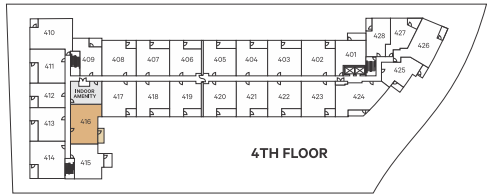

CAMDENSQUARE

D2

2 Bedroom + Flex

Int. 930 SF Ext. 254 SF Total: 1,184 SF	Units:
	115, 216, 316, 416

All dimensions and plans are approximate. Artist renditions, including any furniture, features, finishings and fixtures depicted therein or in any other marketing materials, are for illustration purposes only and subject to change. The Developer reserves the right to make modifications and changes without notice to all aspects of the design, specifications, materials and dimensions, as required within the scope of the project. E.&O.E.